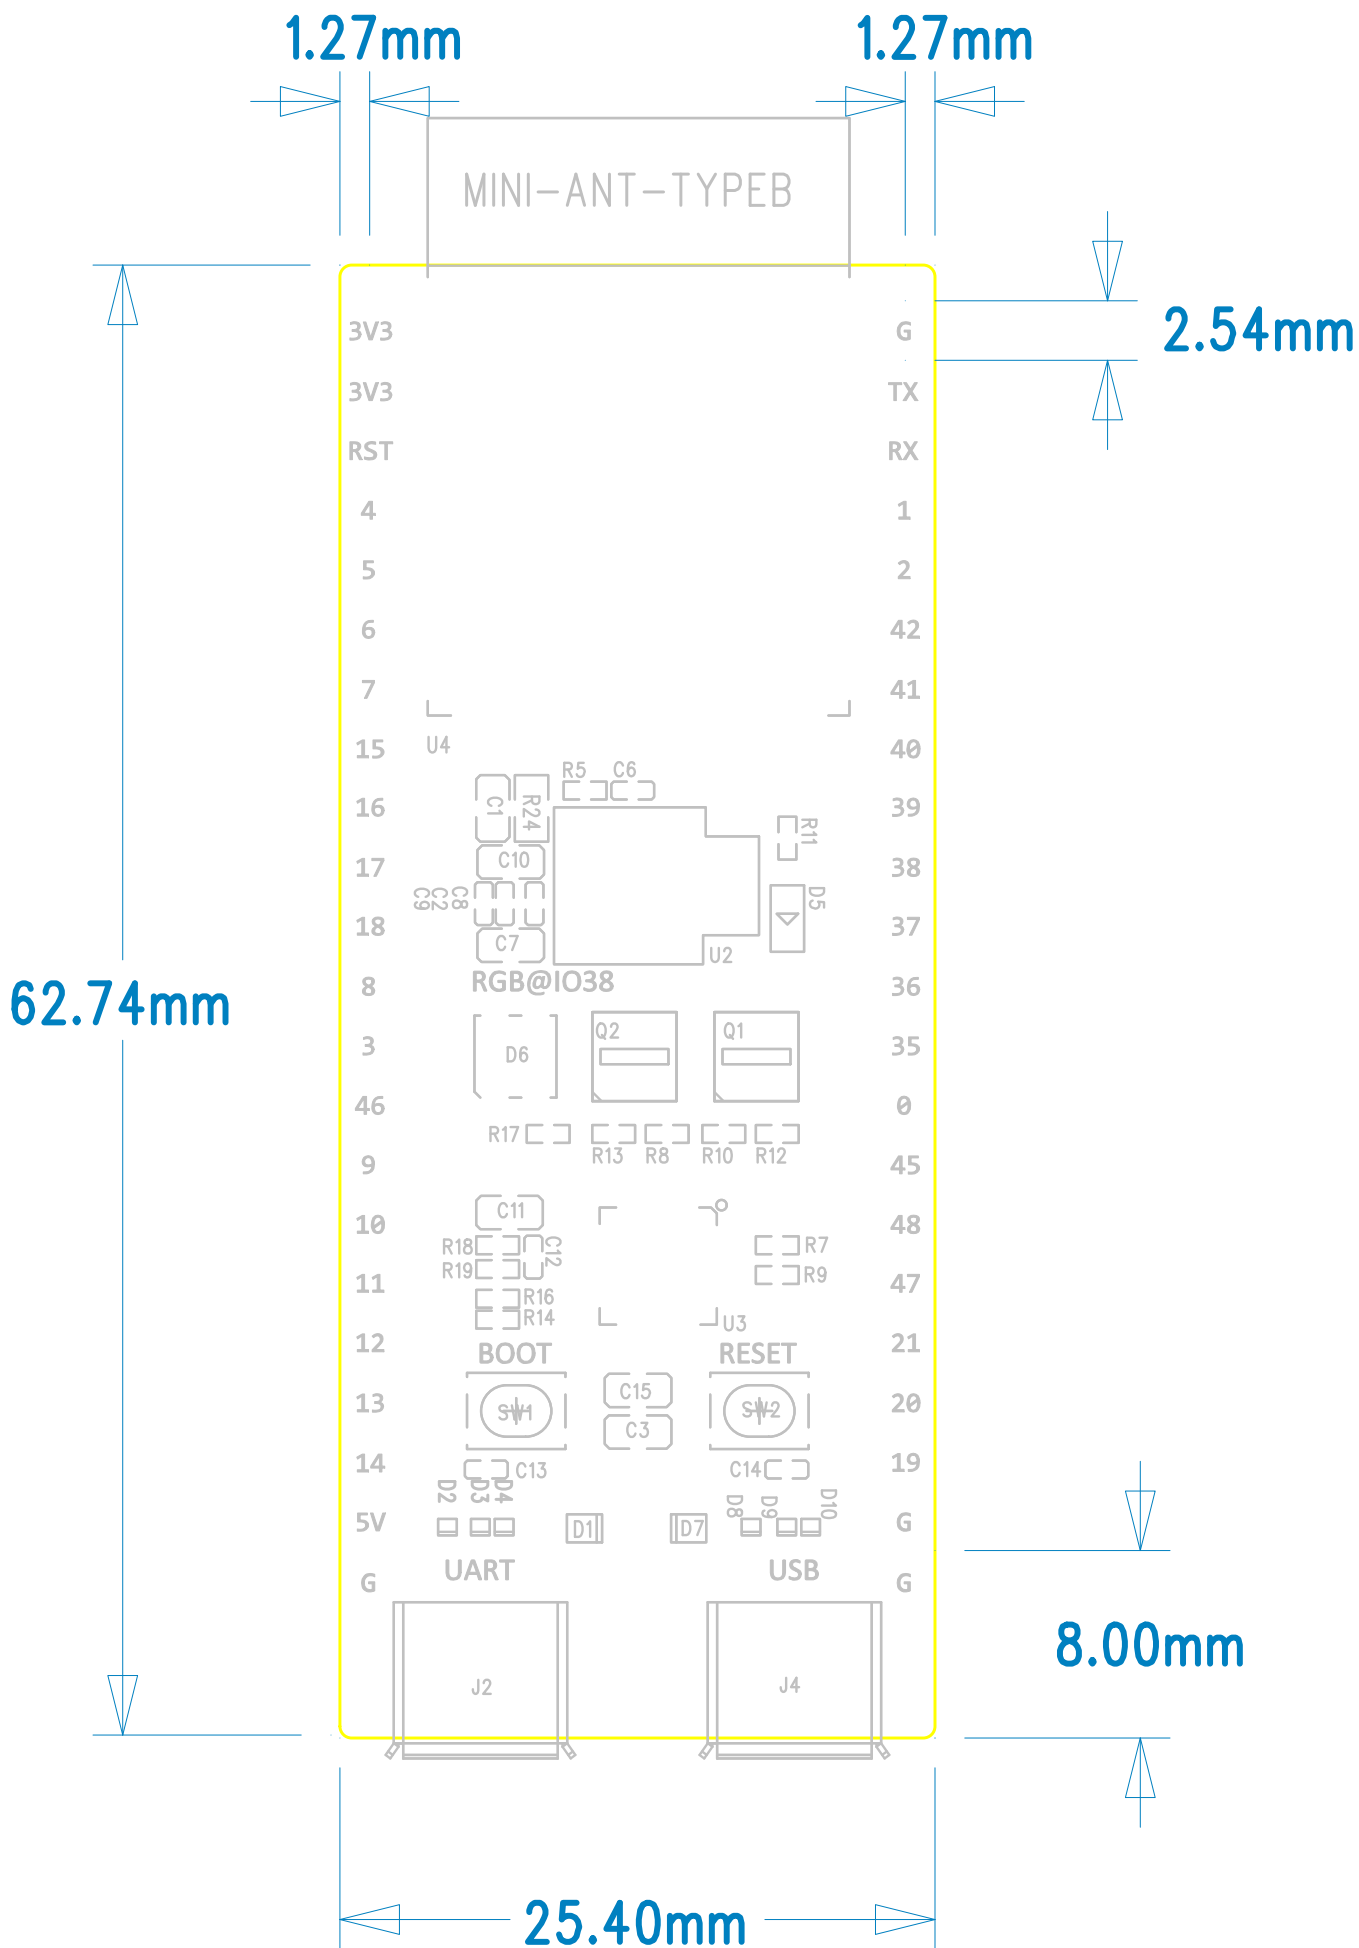

ESPRESSIF SYSTEMS	
乐鑫信息科技(上海)股份有限公司	
Title	ESP32-S3-DevKitC-1
Task	#35632
Date	2022.04.29 Frit.
Rev	1.1
	Proprietary

ESPRESSIF SYSTEMS	
乐鑫科技(上海)股份有限公司	
Title	ESP32-S3-DevKitC-1
Task	#35632
Date	2022.04.29 Frit.
Rev	1.1
	Proprietary