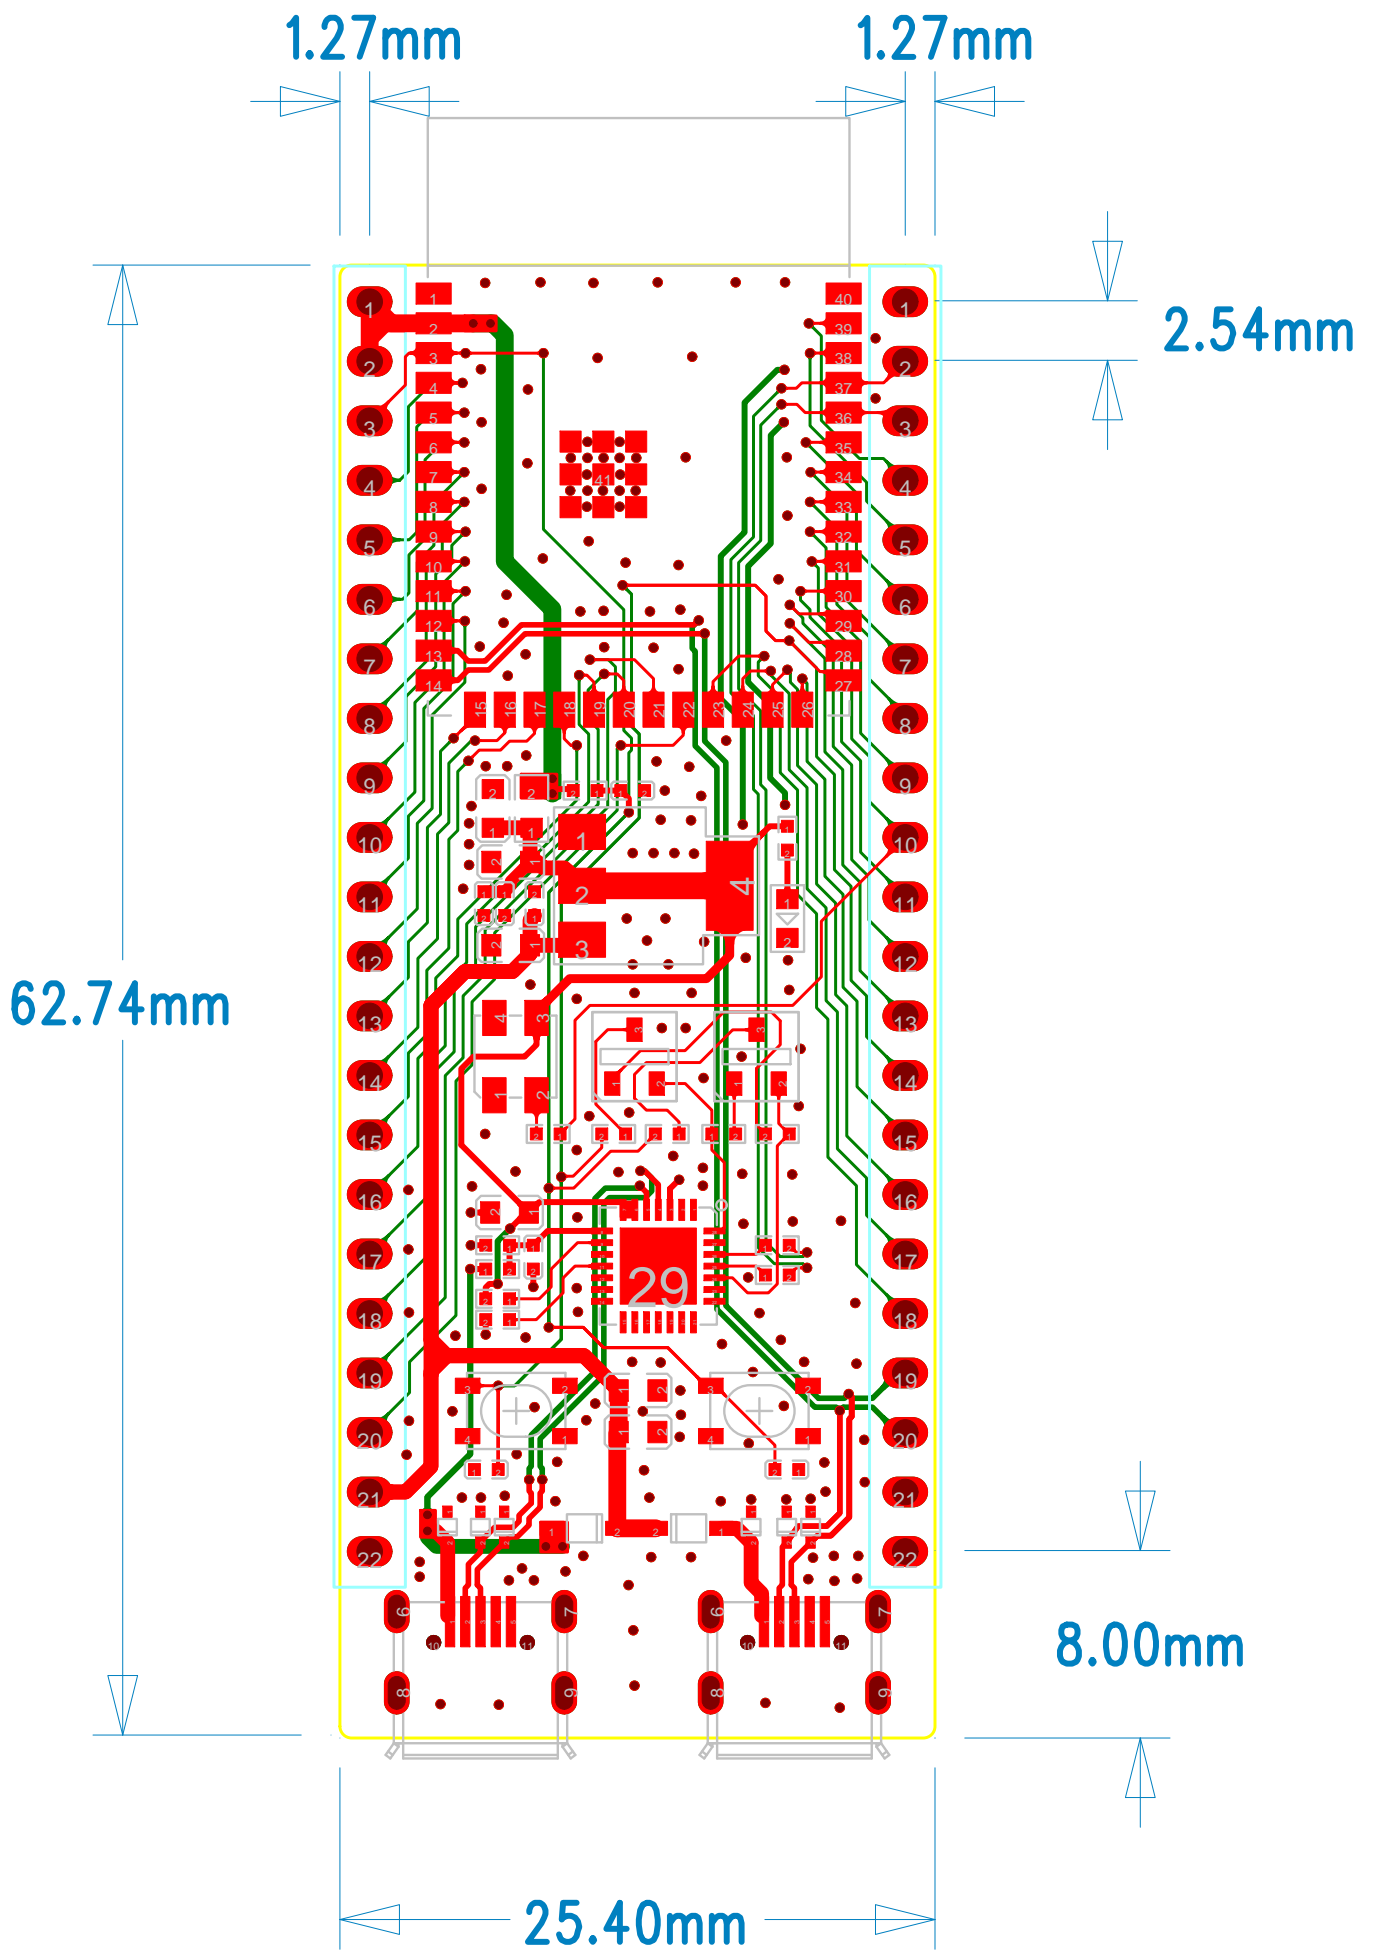

ESPRESSIF SYSTEMS	
乐鑫信息科技(上海)股份有限公司	
Title	ESP32-S3-DevKIC-1
Task	#35632 Rev 1.1
Date	2022.04.29 Frit. Proprietary