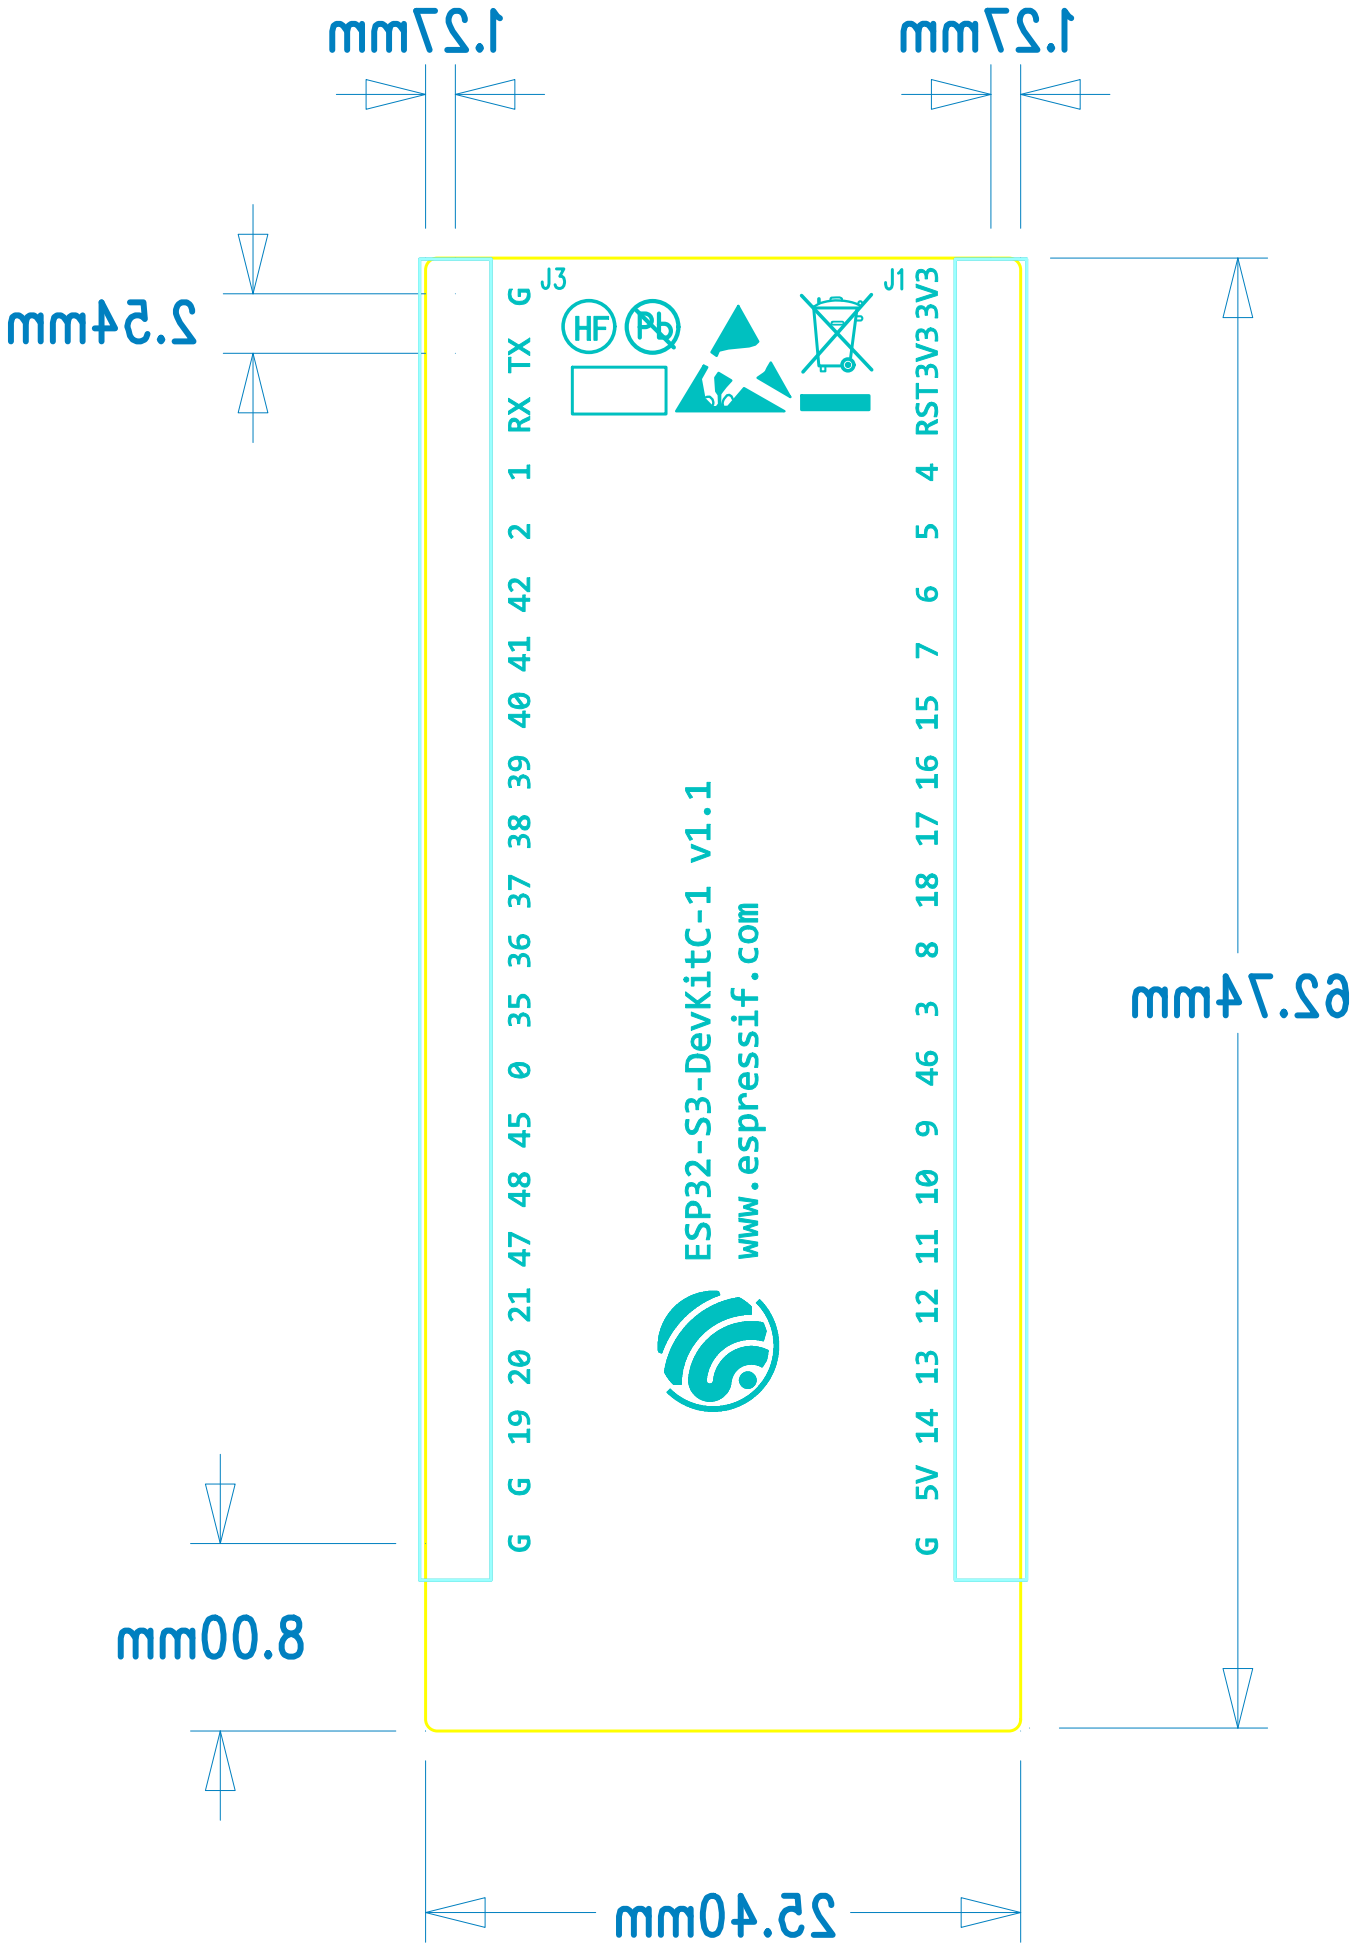

Date	2023.04.29.Fri	Project	
Task	ESP32-S3-DevKitC-1	Rev	1.1
Title	ESP32-S3-DevKitC-1		
芯海微电子(上海)股份有限公司			
ESPRESSIF SYSTEMS