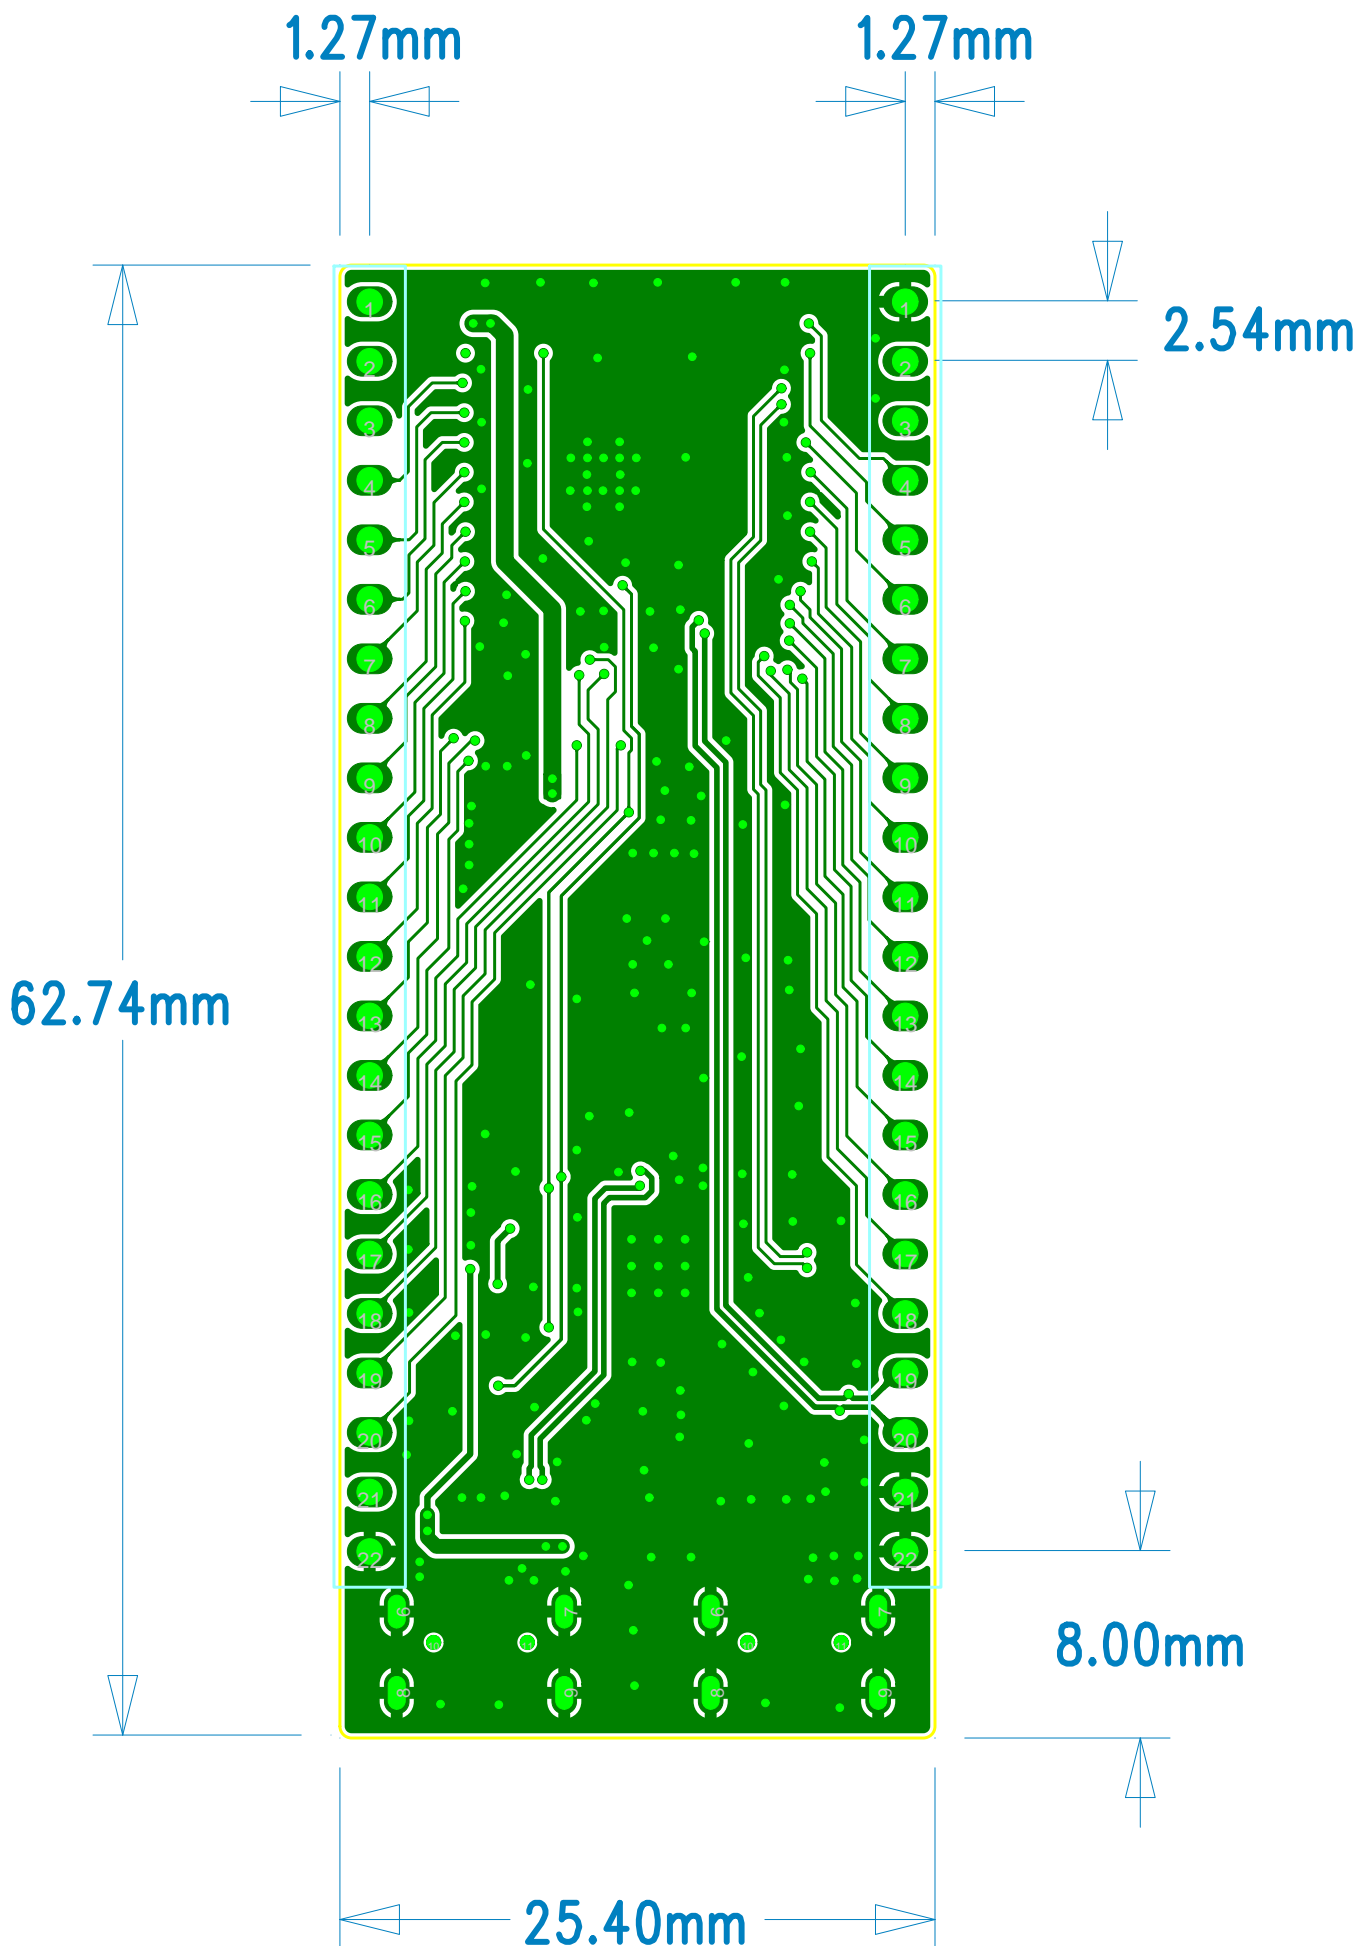

ESPRESSIF SYSTEMS	
乐鑫信息科技(上海)股份有限公司	
Title	ESP32-S3-DevKitC-1
Task	#35632
Date	2022.04.29 Frit.
Rev	1.1
	Proprietary

ESPRESSIF SYSTEMS	
乐鑫科技(上海)股份有限公司	
Title	ESP32-S3-DevKitC-1
Task	#35632
Date	2022.04.29 Frit.
Rev	1.1
	Proprietary